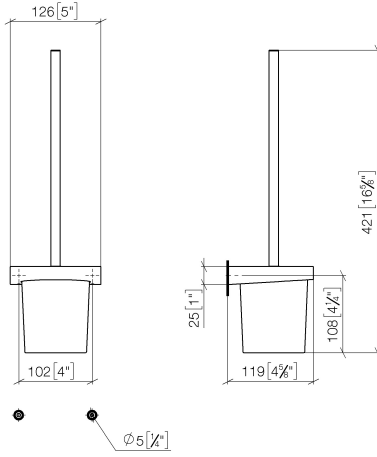

83 900 970

- crystal glass
- brush, matte black
- width 126mm
- height 415 mm
- 120mm projection

Fits: CL.1, LISSÉ, META

	Chrome	83 900 970-00
	Brushed Platinum	83 900 970-06
	Dark Chrome	83 900 970-19
	Light Gold	83 900 970-26
	Brushed Light Gold	83 900 970-27
	Brushed Durabronze (23kt Gold)	83 900 970-28
	Matte Black	83 900 970-33
	Brushed Bronze	83 900 970-42
	Brushed Champagne (22kt Gold)	83 900 970-46
	Champagne (22kt Gold)	83 900 970-47
	Brushed Chrome	83 900 970-93
	Brushed Dark Platinum	83 900 970-99

83 900 970

mm [inches]

83 900 970

Parts for other finishes can be found here: [Brushed Platinum](#)

Spare parts list

No.	Item Number	Name	Quantity used	Delivery time
1	90 20 97 507 00-00	handle	1	10
2	90 18 50 601 00 90	brush	1	2
3	90 90 04 008 00 82	glass	1	2
4	08 17 97 506-00	holder	1	10
5	90 31 11 030 00 90	pin	2	2
6	05 17 20 726 02 90	fixing set	1	2
7	08 17 20 726 90	holder	2	2